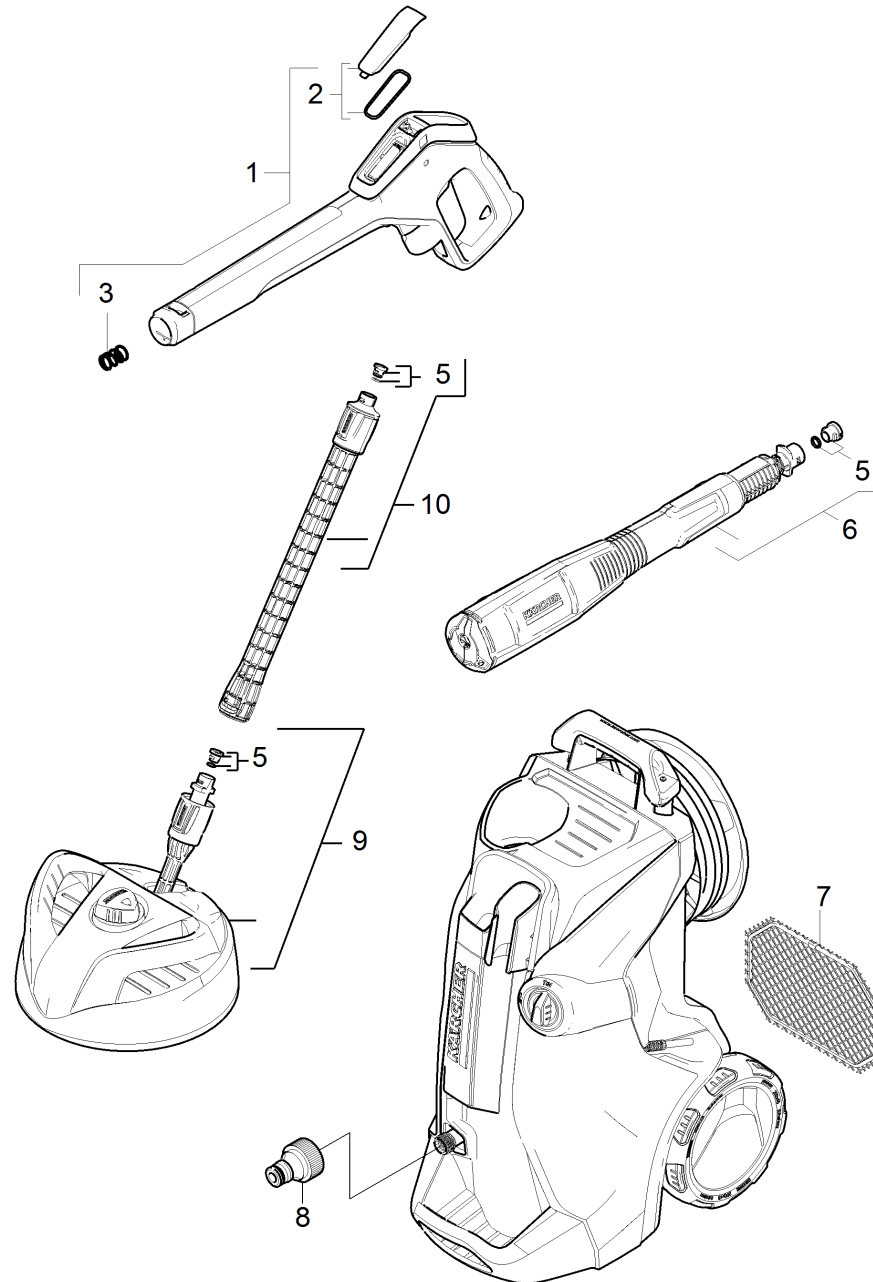

220 Short spare parts list (1.324-633.3)

Home and Garden \ High pressure cleaner cold water \ Electric motor \ K 5 \ K 5 Premium Full Control Plus Home *EU \ Short spare parts list

KÄRCHER

220 Short spare parts list (1.324-633.3)

Home and Garden \ High pressure cleaner cold water \ Electric motor \ K 5 \ K 5 Premium Full Control Plus Home *EU \ Short spare parts list

KÄRCHER

POS	Article no.	Description	Quantity	Unit
1	2.643-824.0	G 180 Q Full Control Plus	1.000	ST
2	2.885-476.0	Spare part set cover battery G 160 Q Ful	1.000	ST
3	5.332-464.0	Pressure spring	1.000	ST
5	2.640-729.0	O-Ring seal set	1.000	ST
6	2.643-906.0	MJ 145 FC 3 in 1 MultijetFull Control	1.000	ST
7	9.002-435.0	Accessory net	1.000	ST
8	6.465-031.0	Connection 3/4	1.000	ST
9	2.885-479.0	Spare part set T 350 GBL, grau	1.000	ST
10	2.643-240.0	Single-step jet pipe extension	1.000	ST