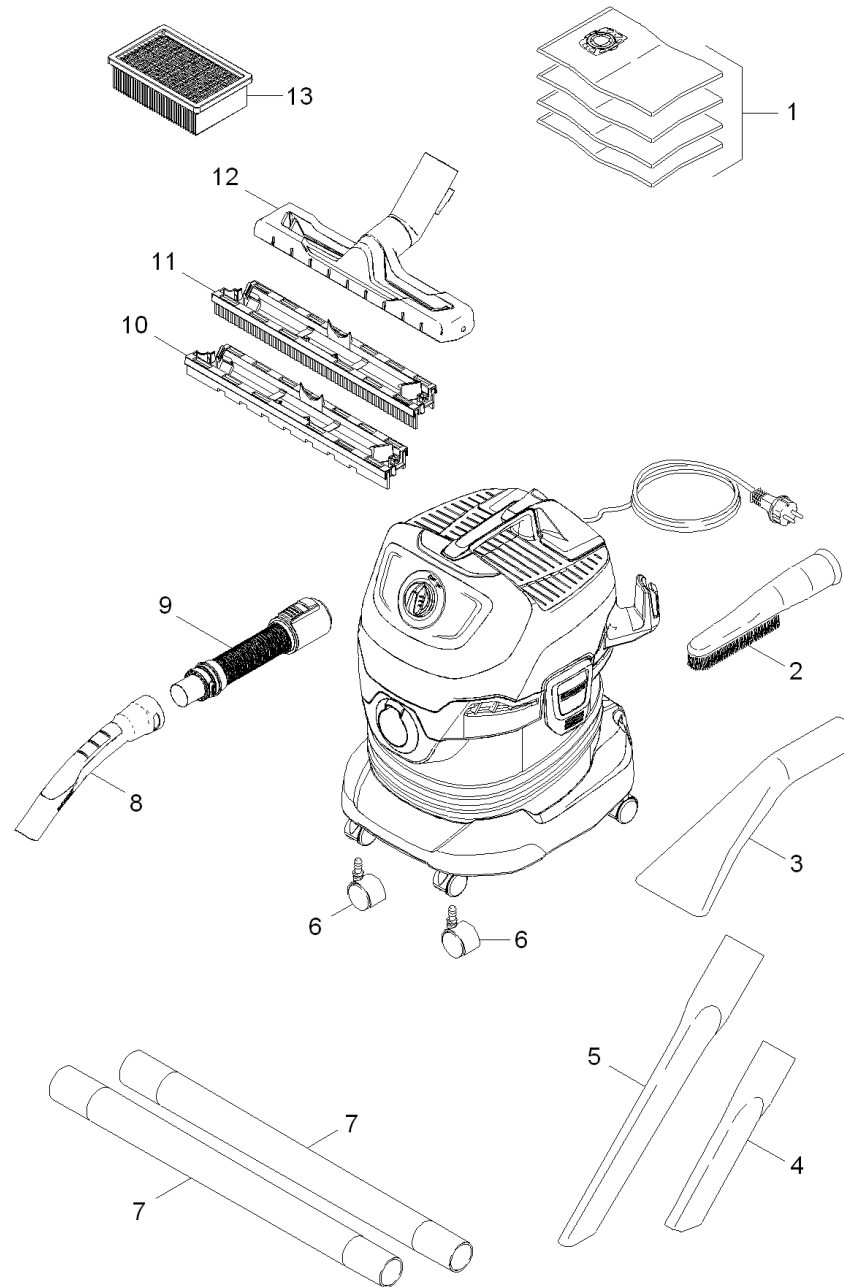

Short spare parts list (1.348-150.3)

Home and Garden \ Vacuum cleaner \ Wet-/Dry vacuum cleanerwet \ WD 4 Premium *EU-I \ Short spare parts list

Short spare parts list (1.348-150.3)

Home and Garden \ Vacuum cleaner \ Wet-/Dry vacuum cleanerwet \ WD 4 Premium *EU-I \ Short spare parts list

KÄRCHER

| POS | Article no. | Description | Quantity | Unit |
|-----|-------------|---------------------------------------|----------|------|
| 1 | 2.863-006.0 | Filter bags-fleece set packaged 4x | 1.000 | ST |
| 2 | 2.863-147.0 | Suction brush black | 1.000 | ST |
| 3 | 2.863-145.0 | Car nozzle packaged | 1.000 | ST |
| 4 | 6.900-385.0 | Crevice nozzle DN35 | 1.000 | ST |
| 5 | 2.863-144.0 | Crevice nozzle 350mm | 1.000 | ST |
| 6 | 6.435-353.0 | Castor D 42 | 4.000 | ST |
| 7 | 2.863-148.0 | Suction tube DN35 | 2.000 | ST |
| 8 | 2.863-012.0 | Hand grip suction hose | 1.000 | ST |
| 9 | 4.441-067.0 | Suction hose complete for replacement | 1.000 | ST |
| 10 | 4.629-015.0 | Insert dry floor nozzle packaged | 1.000 | ST |
| 11 | 4.629-014.0 | Insert wet floor nozzle packaged | 1.000 | ST |
| 12 | 4.629-013.0 | Floor tool clip packaged | 1.000 | ST |
| 13 | 2.863-005.0 | Flat-pleated filter packaged WD 4/5/6 | 1.000 | ST |