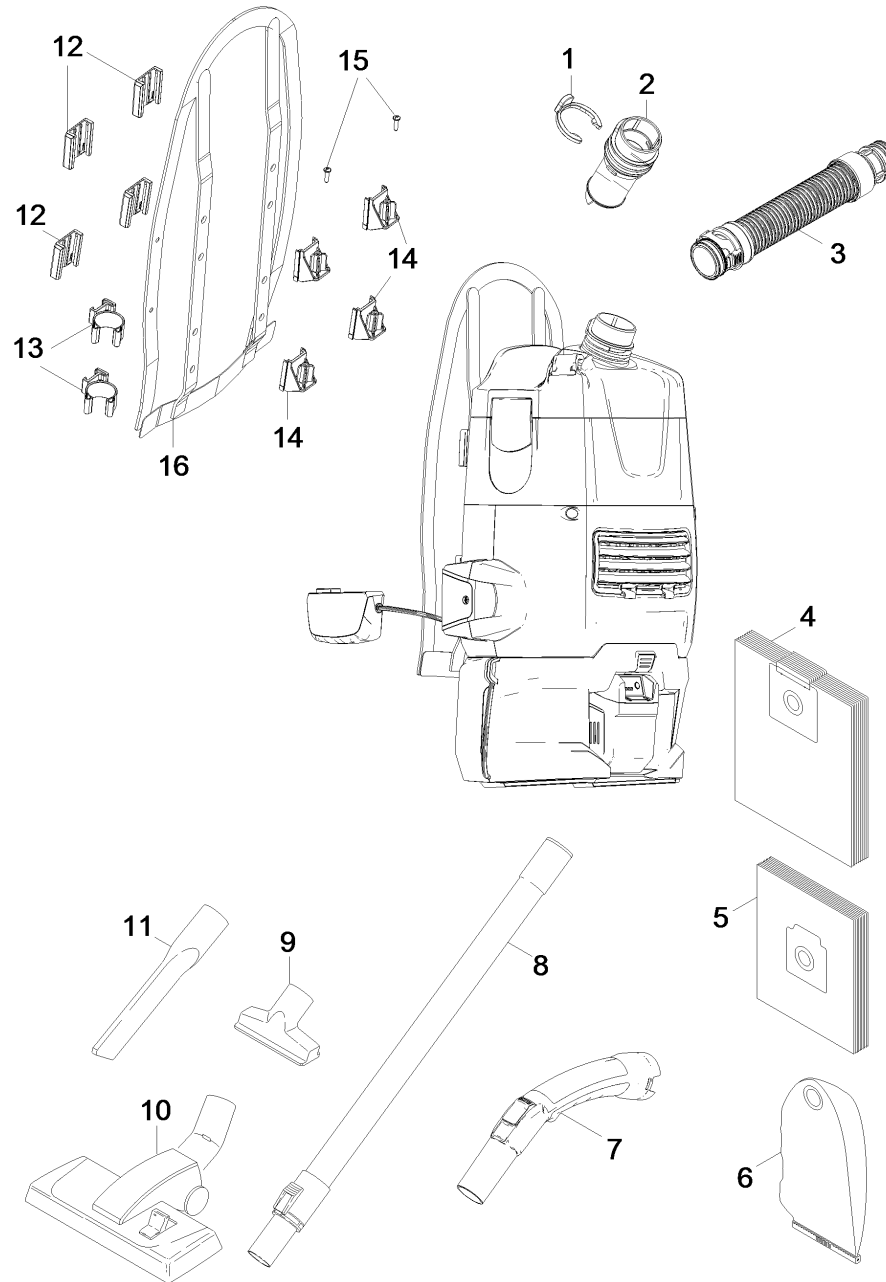

8 Short spare parts list (1.394-219.3)

Professional \ Vacuum cleaner \ Dry vacuum cleaner \ BV 5/1 Bp *EU \ Short spare parts list

8 Short spare parts list (1.394-219.3)

Professional \ Vacuum cleaner \ Dry vacuum cleaner \ BV 5/1 Bp *EU \ Short spare parts list

KÄRCHER

POS	Article no.	Description	Quantity	Unit
1	5.343-022.0	Locking ring	1.000	ST
2	5.033-140.0	Suction connection	1.000	ST
3	2.889-132.0	Hose packaged NW35 1,5m	1.000	ST
4	6.904-335.0	Filter bags fleece 10 Stck Kärcher	1.000	ST
5	6.904-403.0	Paper filtering bag Basic 10 Stck.	1.000	ST
6	6.904-425.0	Filter bag cloth	1.000	ST
7	2.889-148.0	Elbow packaged antistatic NW35 2K	1.000	ST
8	2.862-008.0	Telescopic tube packaged NW35	1.000	ST
9	6.900-233.0	Upholstery nozzle DN35	1.000	ST
10	2.889-129.0	Floor tool packaged NW35	1.000	ST
11	6.900-385.0	Crevice nozzle DN35	1.000	ST
12	5.033-330.0	Covering cap	4.000	ST
13	5.033-940.0	Clip yellow	2.000	ST
14	5.044-881.0	Holder frame	4.000	ST
15	7.303-205.0	Screw 4x16-St-10.9-R2R (In6Rd)	4.000	ST
16	9.411-061.0	Frame	1.000	ST