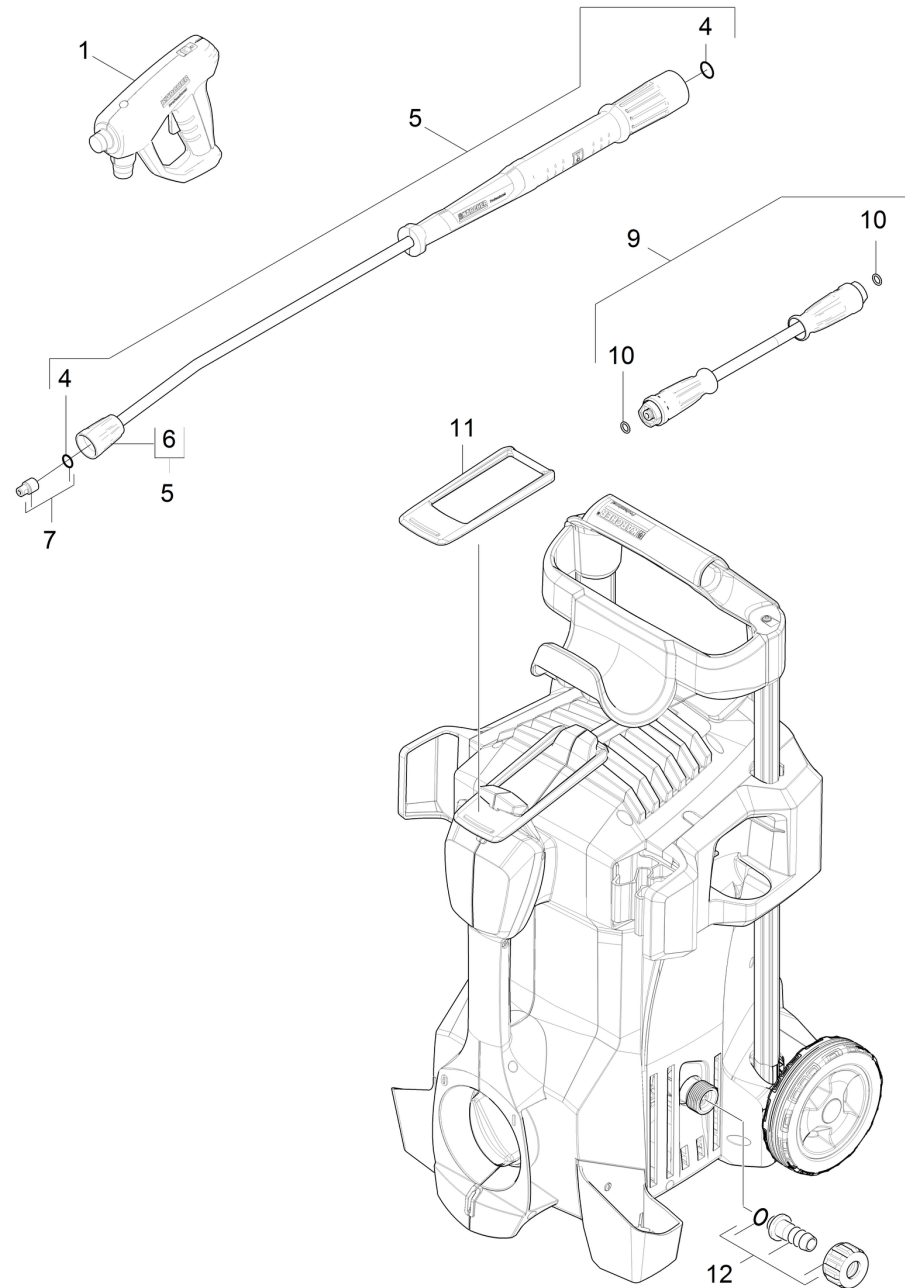

50 Short spare parts list (1.520-981.3)

Professional \ High pressure cleaner cold water \ Electric motor \ PRO HD 400 *EU \ Short spare parts list

50 Short spare parts list (1.520-981.3)

Professional \ High pressure cleaner cold water \ Electric motor \ PRO HD 400 *EU \ Short spare parts list

KÄRCHER

POS	Article no.	Description	Quantity	Unit
1	4.118-005.0	EASY!Force Advanced	1.000	ST
4	2.880-001.0	Spare part set seals TR	2.000	ST
5	4.112-006.0	Jet pipe TR 840 mm	1.000	ST
6	4.112-011.0	Protection part TR only for replacement	1.000	ST
7	2.113-002.0	Power nozzle TR 15033	1.000	ST
9	6.110-034.0	Hose assembly TR DN6 25MPa 10m	1.000	ST
10	2.880-154.0	O-Ring kit	1.000	ST
11	5.379-043.0	Strap	1.000	ST
12	4.401-056.0	Screw connector part	1.000	ST