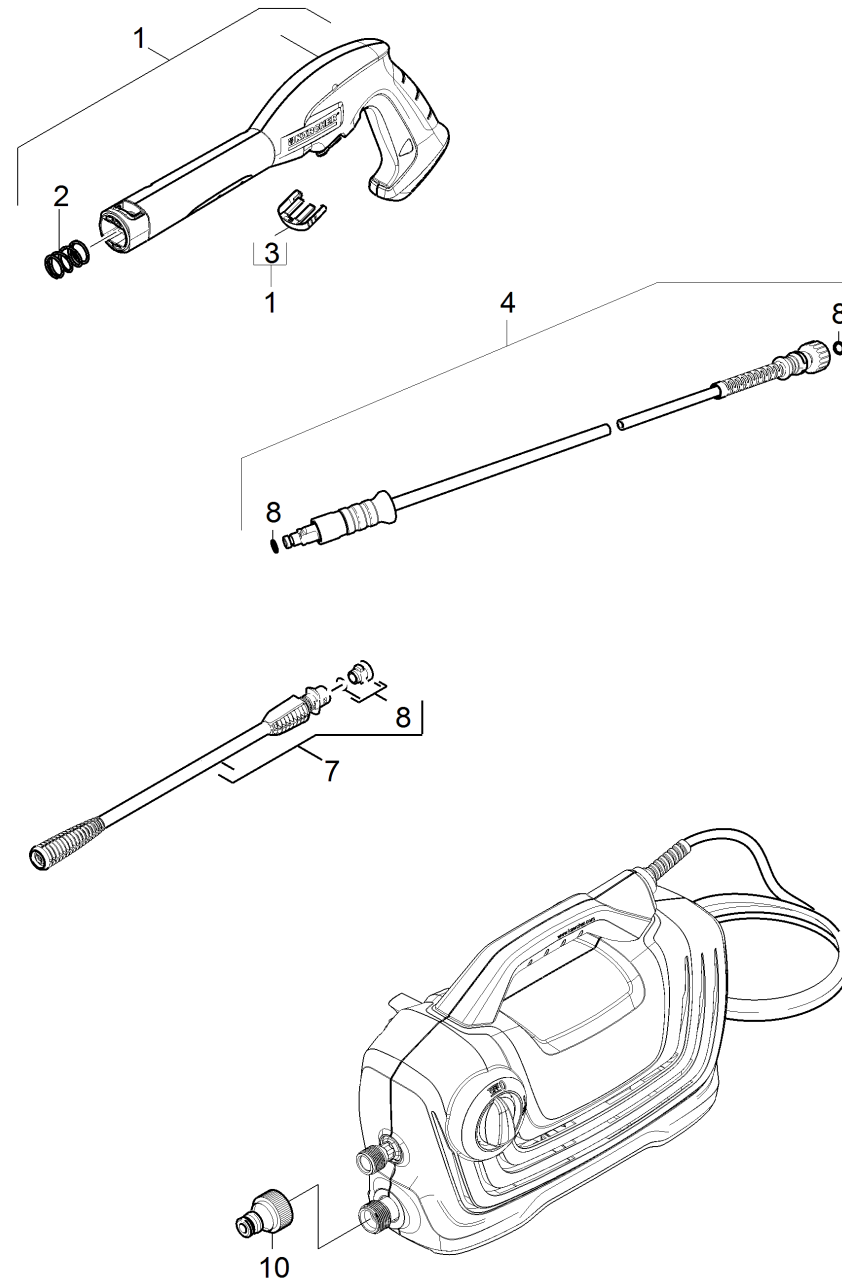

210 Short spare parts list (1.600-979.3)

Home and Garden \ High pressure cleaner cold water \ Electric motor \ K 2 \ K 2 Classic *EU \ Short spare parts list

210 Short spare parts list (1.600-979.3)

Home and Garden \ High pressure cleaner cold water \ Electric motor \ K 2 \ K 2 Classic *EU \ Short spare parts list

POS	Article no.	Description	Quantity	Unit
1	4.775-830.0	G 120 Q	1.000	ST
2	5.332-464.0	Pressure spring	1.000	ST
3	5.037-333.0	Clamp pistol Entry	1.000	ST
4	6.396-525.0	High pressure hose 12MPa/4 40°C NQCS B	1.000	ST
7	4.760-039.0	VPS Entry 026 K	1.000	ST
8	2.640-729.0	O-Ring seal set	1.000	ST
10	6.465-031.0	Connection 3/4	1.000	ST