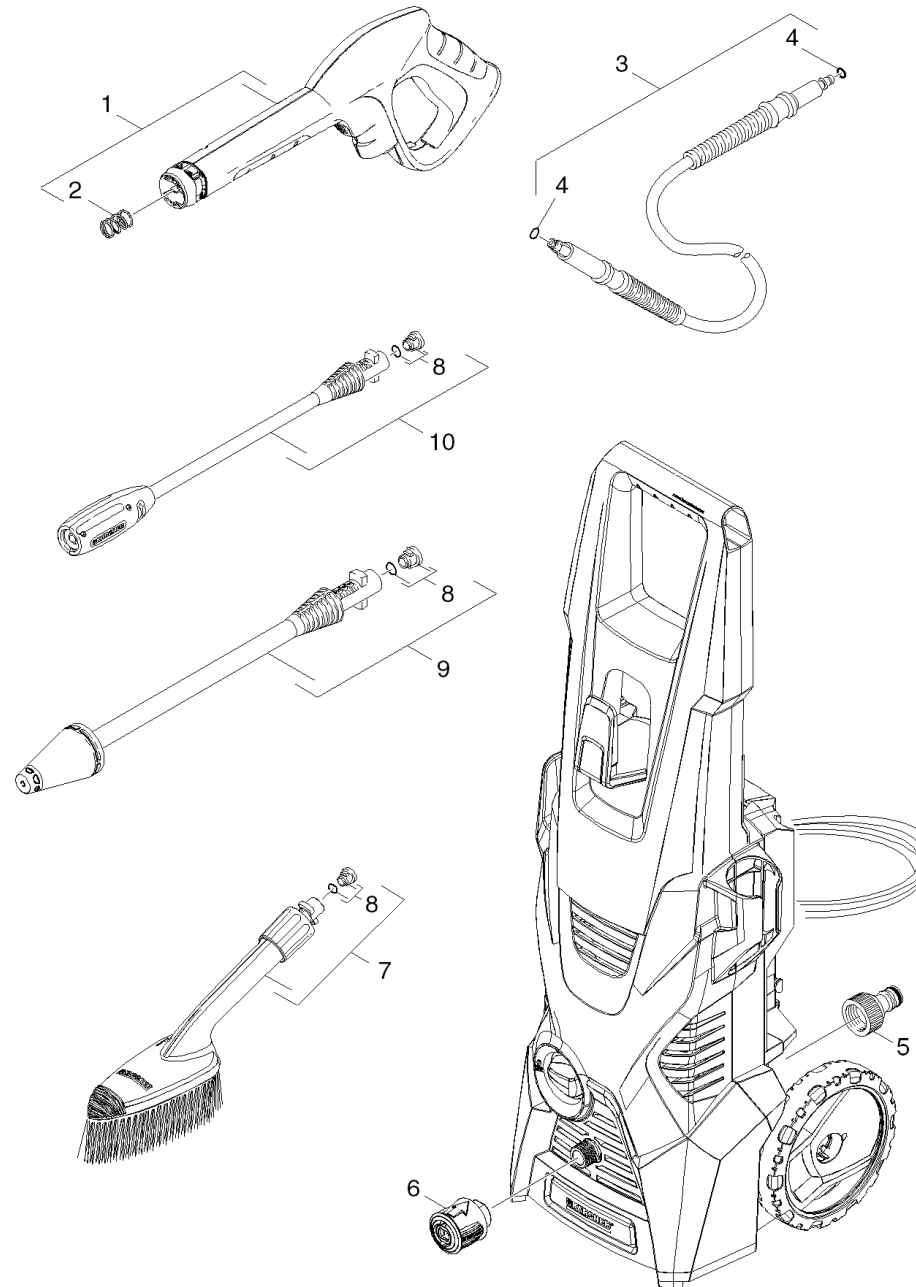

Short spare parts list (1.601-812.3)

Home and Garden \ High pressure cleaner cold water \ Electric motor \ K 3 \ K 3 *EU \ Short spare parts list

Short spare parts list (1.601-812.3)

Home and Garden \ High pressure cleaner cold water \ Electric motor \ K 3 \ K 3 *EU \ Short spare parts list

KÄRCHER

POS	Article no.	Description	Quantity	Unit
1	2.642-172.0	G 160 Q pistol Quick Connect	1.000	ST
2	5.332-464.0	Pressure spring	1.000	ST
3	2.641-721.0	H 9 Q high pressure hose Quick Connect	1.000	ST
4	6.363-410.0	O-Ring seal 5,7x1,78 NBR 90Shore	2.000	ST
5	4.645-365.0	Coupler with label complete	1.000	ST
6	4.470-041.0	High pressure quick-fitting pipe union A	1.000	ST
7	2.643-246.0	WB 50 soft washing brush	1.000	ST
8	2.640-729.0	O-Ring seal set	3.000	ST
9	4.764-243.0	Dirt blaster K2 027 St	1.000	ST
10	4.760-535.0	VPS K2 025	1.000	ST