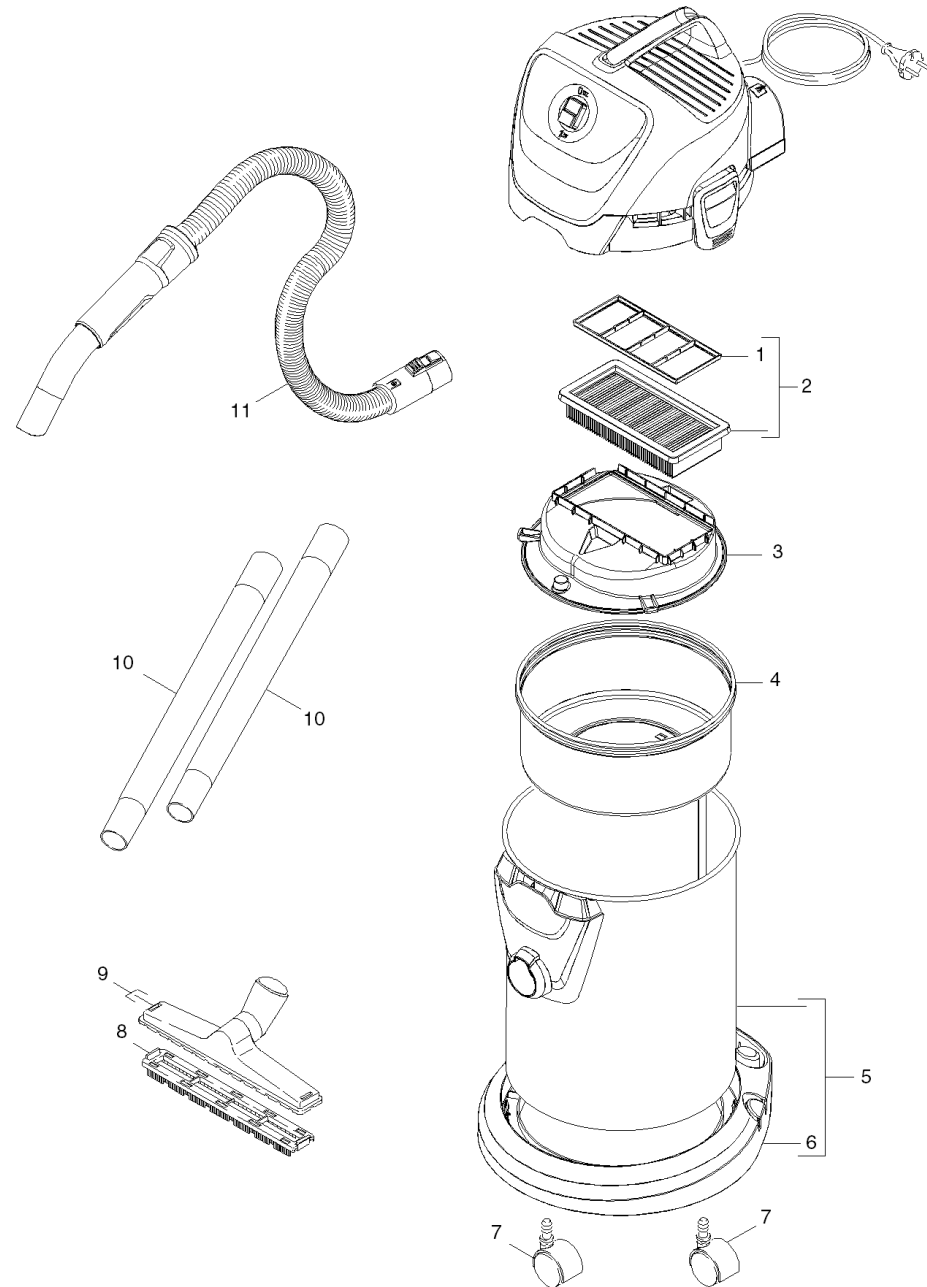

Short spare parts list (1.629-662.3)

Home and Garden \ Vacuum cleaner \ Dry vacuum cleaner \ AD 3 Premium *EU-II \ Short spare parts list

Short spare parts list (1.629-662.3)

Home and Garden \ Vacuum cleaner \ Dry vacuum cleaner \ AD 3 Premium *EU-II \ Short spare parts list

KÄRCHER

POS	Article no.	Description	Quantity	Unit
1	9.037-946.0	Filter frame	1.000	ST
2	6.415-953.0	Flat-pleated filter set	1.000	ST
3	5.731-662.0	Housing filter Glocke	1.000	ST
4	4.440-987.0	Cover ash kpl.	1.000	ST
5	4.440-999.0	Tank complete for replacement AD 3.XXX /	1.000	ST
6	5.032-745.0	Ram protection	1.000	ST
7	6.435-353.0	Castor D 42	4.000	ST
8	4.629-005.0	Insert dry	1.000	ST
9	2.862-141.0	Floor tool complete	1.000	ST
10	9.039-339.0	Suction tube nichtrostender Stahl	2.000	ST
11	4.440-986.0	Suction hose kpl. DN35	1.000	ST