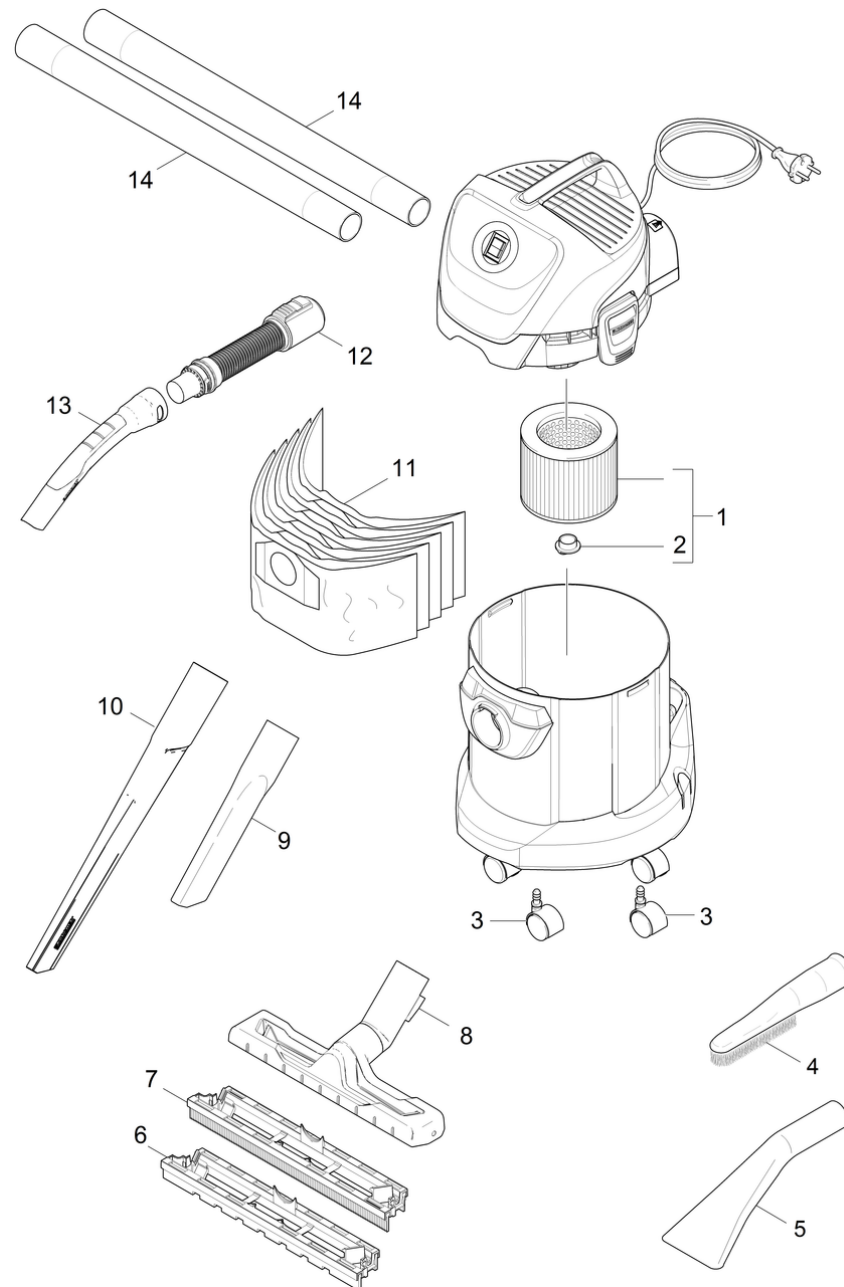

Short spare parts list (1.629-844.3)

Home and Garden \ Vacuum cleaner \ Wet-/Dry vacuum cleanerwet \ WD 3 Premium Car kit *EU-II \ Short spare parts list

Short spare parts list (1.629-844.3)

Home and Garden \ Vacuum cleaner \ Wet-/Dry vacuum cleanerwet \ WD 3 Premium Car kit *EU-II \ Short spare parts list

KÄRCHER

POS	Article no.	Description	Quantity	Unit
1	6.414-552.0	Cartridge filter	1.000	ST
2	4.075-012.0	Closure complete	1.000	ST
3	6.435-353.0	Castor D 42	4.000	ST
4	2.863-147.0	Suction brush black	1.000	ST
5	2.863-145.0	Car nozzle packaged	1.000	ST
6	4.629-015.0	Insert dry floor nozzle packaged	1.000	ST
7	4.629-014.0	Insert wet floor nozzle packaged	1.000	ST
8	4.629-013.0	Floor tool clip packaged	1.000	ST
9	6.900-385.0	Crevice nozzle DN35	1.000	ST
10	2.863-144.0	Crevice nozzle 350mm	1.000	ST
11	6.959-130.0	Filter bags 5St.	1.000	ZSA
12	4.441-066.0	Hose complete packaged	1.000	ST
13	2.863-012.0	Hand grip suction hose	1.000	ST
14	2.863-148.0	Suction tube DN35	2.000	ST