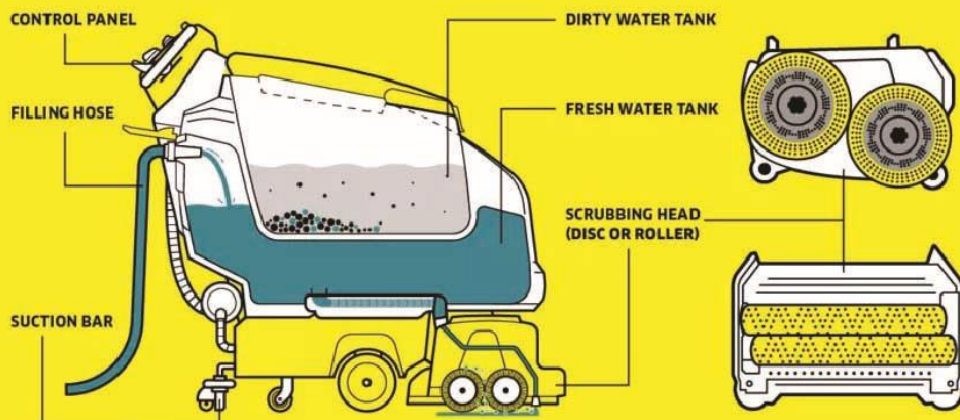

Using a mop and bucket to clean may seem quick, easy and low cost but floors are often left wet and unusable for several minutes afterwards, creating a dangerous slip hazard which could cost your business. Spillages from transporting an open top bucket and cross contamination due to dirty water being reused also pose health risks.

Using a Kärcher scrubber drier effortlessly reduce that risk, leaving floors instantly clean, dry and safe.

2 m²

Cleaning with a mop makes a larger area unnecessarily wet by spreading the spillage. Because the water in the bucket is reused each time you mop it also poses a health risk too.

A mopped floor takes approximately 7 minutes to dry, leaving the area extremely slippery and unsafe to use.

What is a scrubber drier?

Kärcher scrubber driers thoroughly remove dirt, dust and residues from hard floors in a single pass leaving surfaces instantly dry, clean and safe. From maintenance cleaning to deep cleaning, polishing and even stripping, a Kärcher scrubber drier delivers outstanding cleaning performance, every time, improving health and safety in your business while increasing cleaning productivity.

KÄRCHER SCRUBBER DRIERS PERFORM THREE STEPS SIMULTANEOUSLY

- 1** APPLYING CLEAN WATER AND DETERGENT ON TO THE SURFACE
- 2** AGITATING THE DIRT WITH A ROTATING BRUSH OR PAD, LIFTING IT FROM THE FLOOR
- 3** VACUUMING AWAY THE DIRTY WATER LEAVING A SPOTLESSLY CLEAN, DRY FLOOR