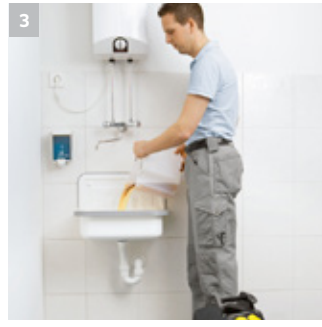

3 Convenient handling and good accessibility

- Easily removable dirty water tank, easy disposal of dirty water and refilling of the fresh water tank.

Technical data and equipment

Puzzi 8/1 C

- = User-friendly operation
- = Ergonomic operation

Technical data

Max. area performance	m²/h	12-18
Spray rate/pressure	(l/m)/bar	1/1
Air flow rate	l/s	61
Vacuum	mbar/kPa	230/23
Container capacity (fresh/dirty)	l	8/7
Turbine capacity	W	1200
Pump power	W	40
Cable length	m	7.5
Sound pressure level	dB(A)	71
Weight (without accessories)	kg	9.8
Dimensions (LxWxH)	mm	530x330x440

Equipment

Product	Order No.	Description
Puzzi 8/1 C	1.100-228.0	Puzzi 8/1 C, 8 litre extractor for upholstery cleaning

Accessories

Order No.	Description
☒ 4.130-000.0	Handhold complete
☒ 6.394-826.0	Suction hose complete (DN32), 8 foot
☒ 4.130-001.0	Upholstery nozzle complete, 4 inch
☐ 4.130-394.0	Floor wand, quick-action coupling, aluminum tube and metal nozzle
☐ 4.130-127.0	Floor wand, 2-part with aluminum tube
☐ 6.391-411.0	13-foot high pressure solution & vacuum hose
☐ 4.762-219.0	Hard surface adapter for standard hand tool
☐ 4.130-010.0	Crevice nozzle
☐ 4.130-008.0	Carpet nozzle, flexible, 240mm
☐ 4.130-007.0	Carpet nozzle set complete, 240mm

☒ Included ☐ Optional