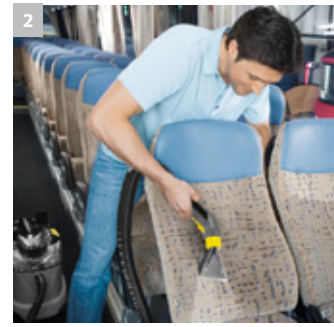

KÄRCHER

makes a difference

POWERFUL YET COMPACT SPRAY EXTRACTION MACHINE.

For cleaning small areas of carpet.

Puzzi 8/1 C

Offering the best results.

The Puzzi 8/1 C is a powerful entry-level spray extraction machine. The spray extraction machine can be used for upholstery cleaning or for removing stains on carpets. Because an extremely small amount of residual moisture remains after cleaning, cleaned carpets and upholstery can be quickly used again. Equipped as standard with a spray vacuum hose and ergonomic hand nozzle.

1 Low weight

- At 9.8 kg, the Puzzi 8/1 C is easy to carry and 35% lighter than the competition. Ideal for intermediate cleaning, thanks to rapid drying. Easily transported, even over obstacles and stairs. Integrated carrying handle for transport with one hand.