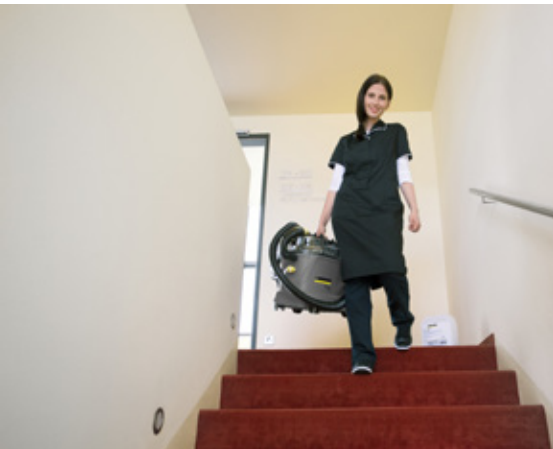

KÄRCHER

makes a difference

POWERFUL YET COMPACT SPRAY EXTRACTION MACHINE.

For cleaning small areas of carpet.

Puzzi 8/1 C

Offering the best results.

The Puzzi 8/1 C is a powerful entry-level spray extraction machine. The spray extraction machine can be used for upholstery cleaning or for removing stains on carpets. Because an extremely small amount of residual moisture remains after cleaning, cleaned carpets and upholstery can be quickly used again. Equipped as standard with a spray vacuum hose and ergonomic hand nozzle.

1 Low weight

- At 9.8 kg, the Puzzi 8/1 C is easy to carry and 35% lighter than the competition. Ideal for intermediate cleaning, thanks to rapid drying. Easily transported, even over obstacles and stairs. Integrated carrying handle for transport with one hand.

2 Compact design

- The Puzzi 8/1 C also shows its strengths when cleaning upholstery and vehicle interiors. Compact, space-saving design.

3 Convenient handling and good accessibility

- Easily removable dirty water tank, easy disposal of dirty water and refilling of the fresh water tank.