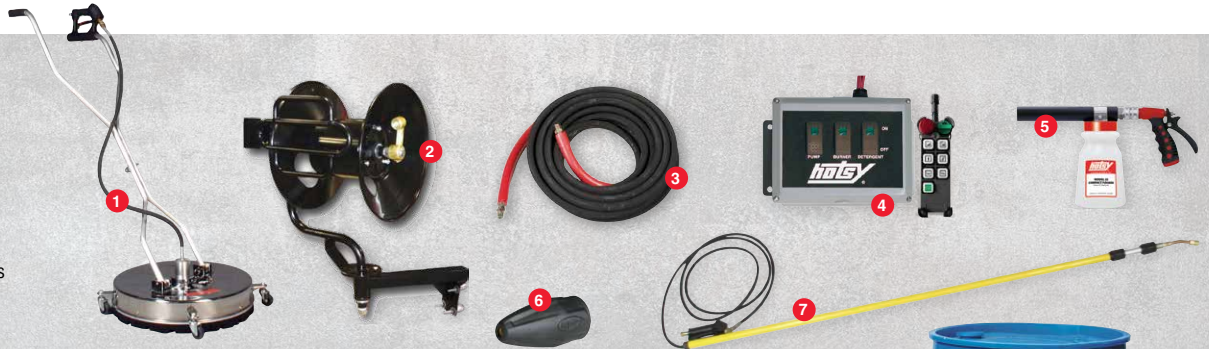

- Choose from over 80 models
- Hot water gas engine machines built to be easily bolted to trailers or truck beds
- LP and Natural gas stationary units for equipment rooms and wash bay applications
- Portable oil fired units for multiple locations
- Heavy welded steel frame and chassis; durable powder coat paint resists years of corrosion and rugged use
- Gas engine belt drive units will draw water 12-ft to themselves; easily adapted to water tanks, water trucks and ponds
- Designed and built to use with high-pressure detergent for heavy-duty, caked-on dirt, grease and grime
- Hot water cleans best and Hotsy is North America's #1 Name in High-Pressure Cleaning Systems

- ❶ Flat Surface Cleaners
- ❷ Pivot Hose Reels
- ❸ Extra-Length Hoses
- ❹ Wired & Wireless Remotes
- ❺ Foamer Attachments
- ❻ High-Pressure Turbo Nozzles
- ❼ Wand Extensions

ACCESSORIES

Clean Better with Hotsy Detergents