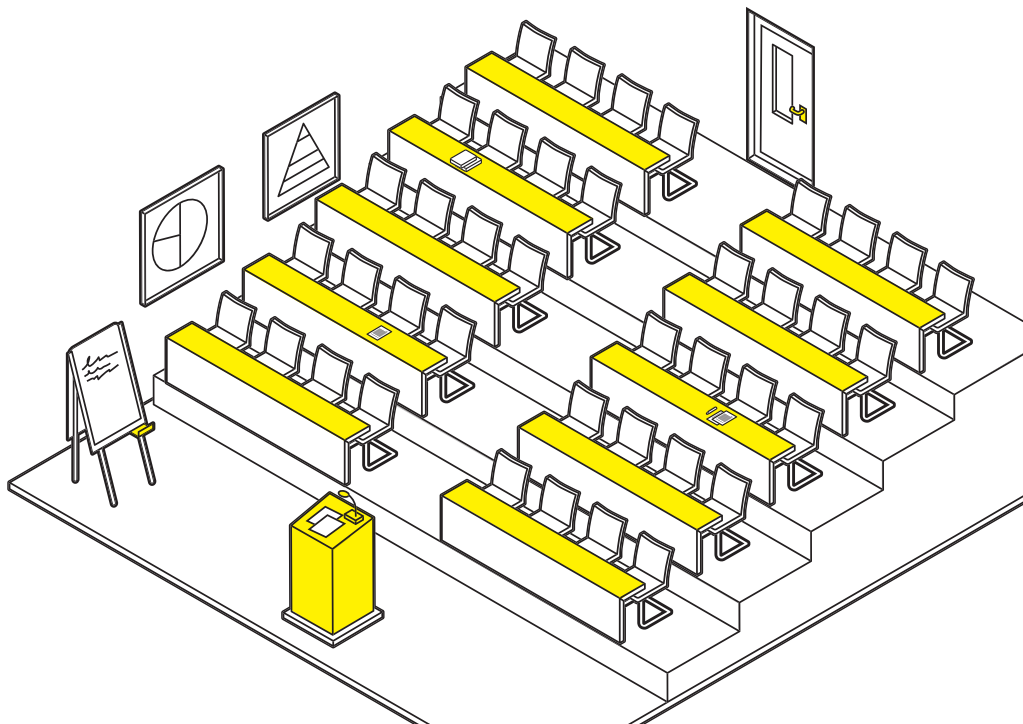

AUDITORIUM: CRITICAL TOUCH POINT TREATMENT

KEY TOUCH POINTS

Focus on points that are touched frequently by several people throughout the day.

Remote controls

Door handles

Arm rests of chairs

Desks and lecterns

Flipchart tray

Switches

PRODUCT REFERENCE

Microfibre

RM 735

Before cleaning

After cleaning

Read the product information sheet and the safety instructions before using detergents or machines.