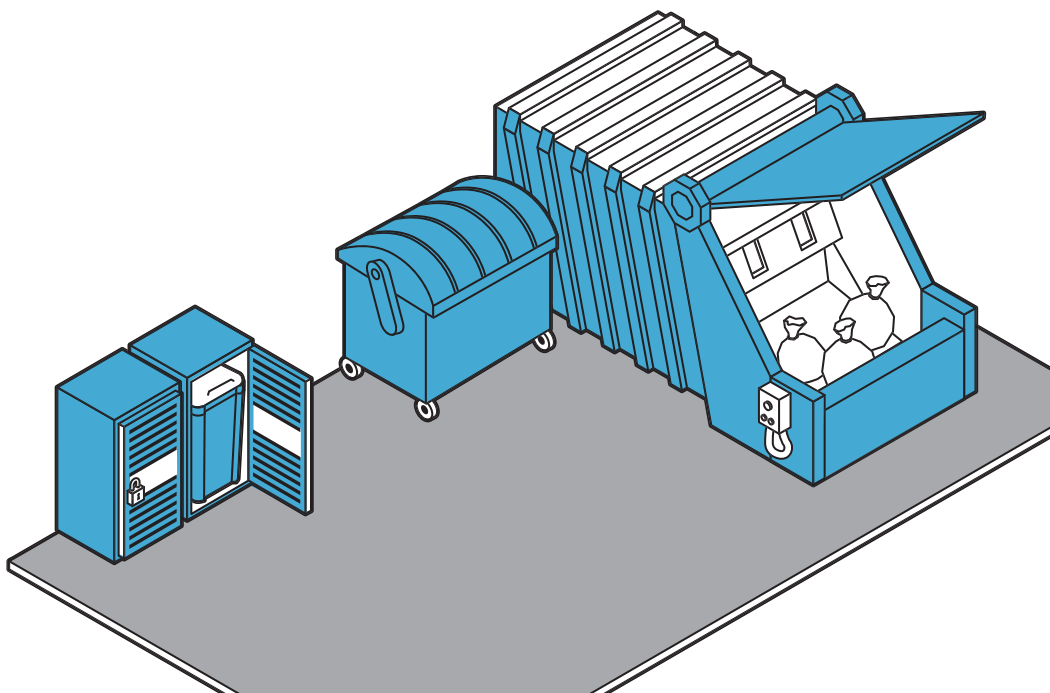

WASTE STATION: CRITICAL TOUCH POINT TREATMENT

KEY TOUCH POINTS

Focus on points that are touched frequently by several people throughout the day.

Handles and lids disposal stations

Control panel waste compactors

Confiscate shut-off boxes

Trash/waste container

PRODUCT REFERENCE

Multi-purpose cloth, green

RM 735

Before cleaning

After cleaning

Read the product information sheet and the safety instructions before using detergents or machines.

WASTE STATION: HYGIENIC CLEANING

CLEANING SCOPE

Product recommendation and schedule for superior cleaning results.

Surfaces

CA 30 C Multi-purpose HD 9/20-4 MX

Mon	Tue	Wed	Thu	Fri	Sat	Sun	as required

Floor mechanical