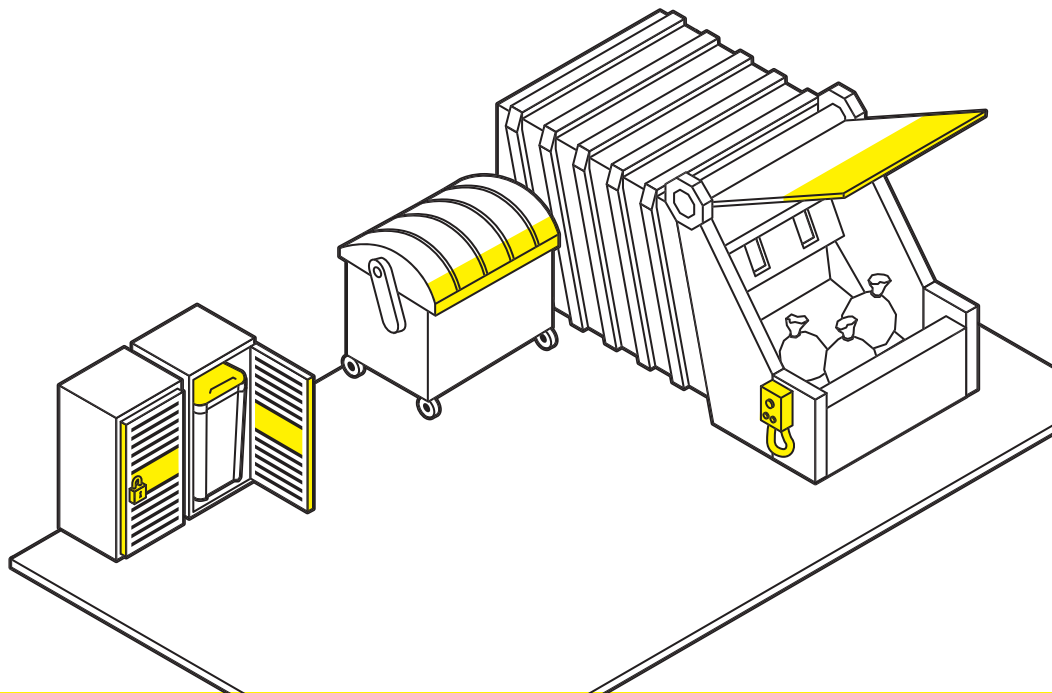

WASTE STATION: CRITICAL TOUCH POINT TREATMENT

KEY TOUCH POINTS

Focus on points that are touched frequently by several people throughout the day.

Handles and lids disposal stations

Control panel waste compactors

Confiscate shut-off boxes

Trash/waste container

PRODUCT REFERENCE

Multi-purpose cloth, green

RM 735

Before cleaning

After cleaning

Read the product information sheet and the safety instructions before using detergents or machines.

WASTE STATION: HYGIENIC CLEANING

CLEANING SCOPE

Product recommendation and schedule for superior cleaning results.

Surfaces

CA 30 C Multi-purpose HD 9/20-4 MX

Mon	Tue	Wed	Thu	Fri	Sat	Sun	as required

Floor mechanical