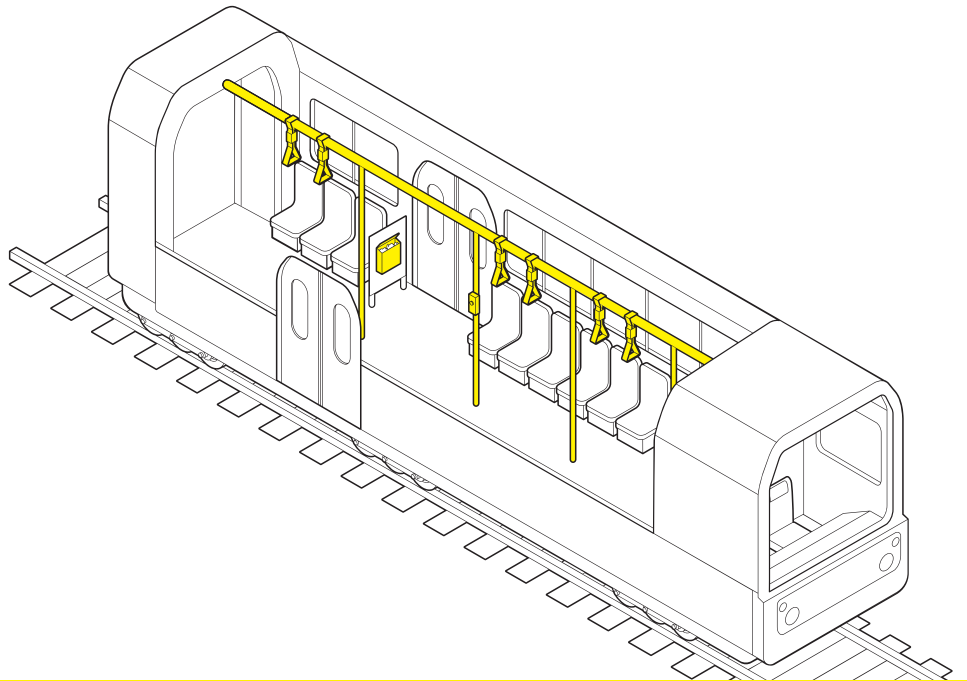

METRO: CRITICAL TOUCH POINT TREATMENT

KEY TOUCH POINTS

Focus on points that are touched frequently by several people throughout the day.

Handrails

Door
buttons

Waste bins

PRODUCT REFERENCE

Microfibre

RM 735

Before cleaning

After cleaning

Read the product information sheet and the safety instructions before using detergents or machines.

METRO: HYGIENIC CLEANING

CLEANING SCOPE

Product recommendation and schedule for superior cleaning results.