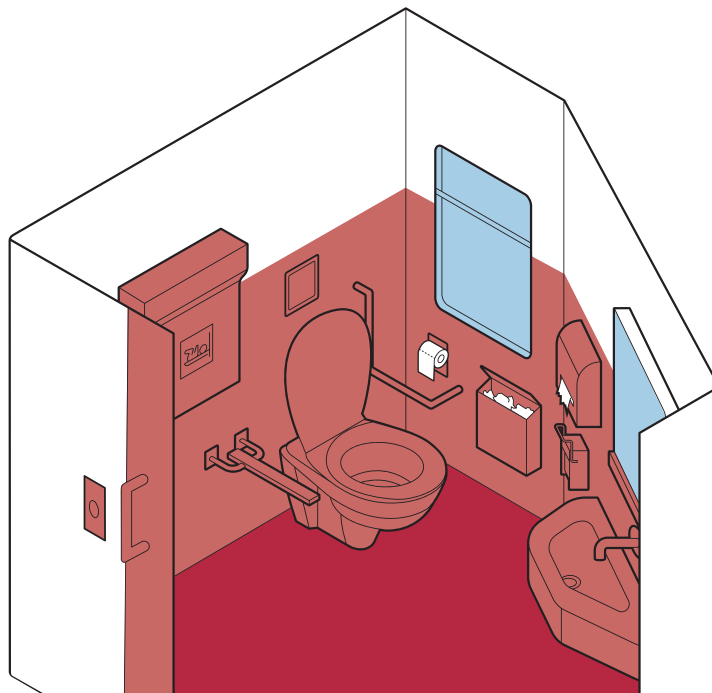

WASHROOM PUBLIC TRANSPORT: CRITICAL TOUCH POINT TREATMENT

KEY TOUCH POINTS

Focus on points that are touched frequently by several people throughout the day.

Door handles

Washroom handles (toilet flushes, taps)

CA 20 C

Before cleaning

After cleaning

Read the product information sheet and the safety instructions before using detergents or machines.

WASHROOM PUBLIC TRANSPORT: HYGIENIC CLEANING

CLEANING SCOPE

Product recommendation and schedule for superior cleaning results.