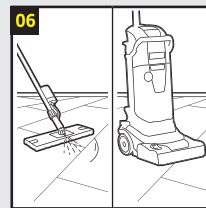

## CLEANING DESCRIPTION

How to clean the area according to the workflow.

- Fill up dispenser
- Remove coarse dirt
- Dispose of waste

- Remove cobwebs
- Clean vents

- Clean furniture from top to bottom

- Remove residues

- Clean tiled walls from top to bottom

- Wipe floor wet

- Inspect visually the cleaned areas
- Switch off light
- Close the door