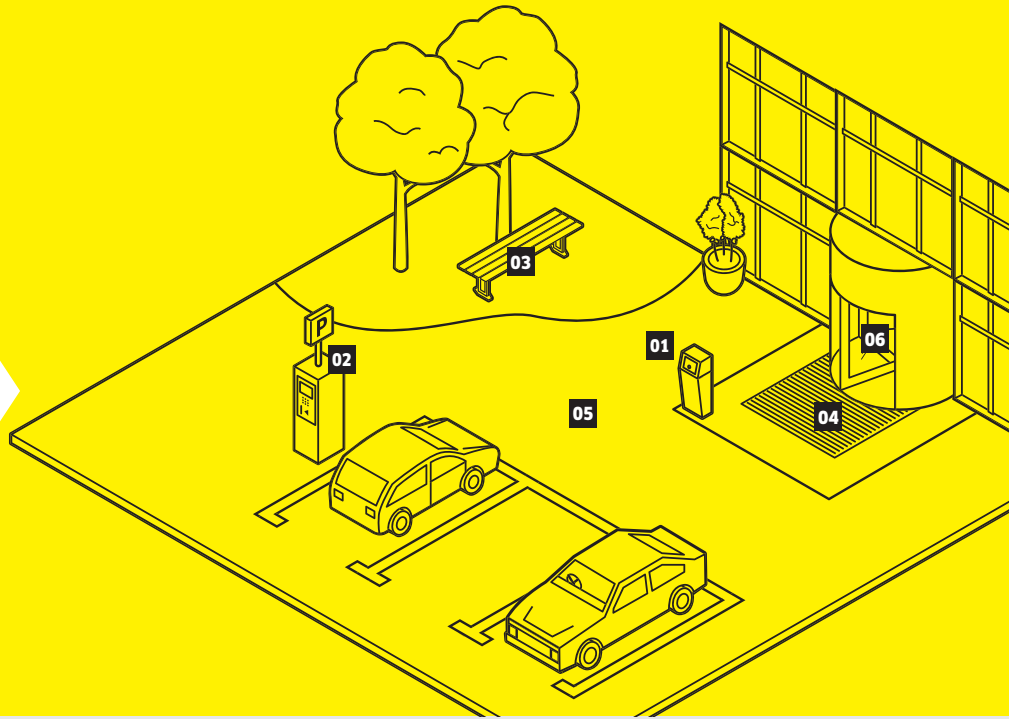

Workflow

PARKING AREA

CLEANING DESCRIPTION

How to clean the area according to the workflow.

- Remove coarse dirt
- Dispose of waste

- Remove cobwebs

- Clean furniture from top to bottom

- Vacuum door mat, incl. mat recess, and put the mat back