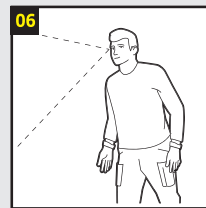

- Inspect visually the cleaned areas

Before cleaning

After cleaning

Read the product information sheet and safety instructions before you use cleaning agents or machines.