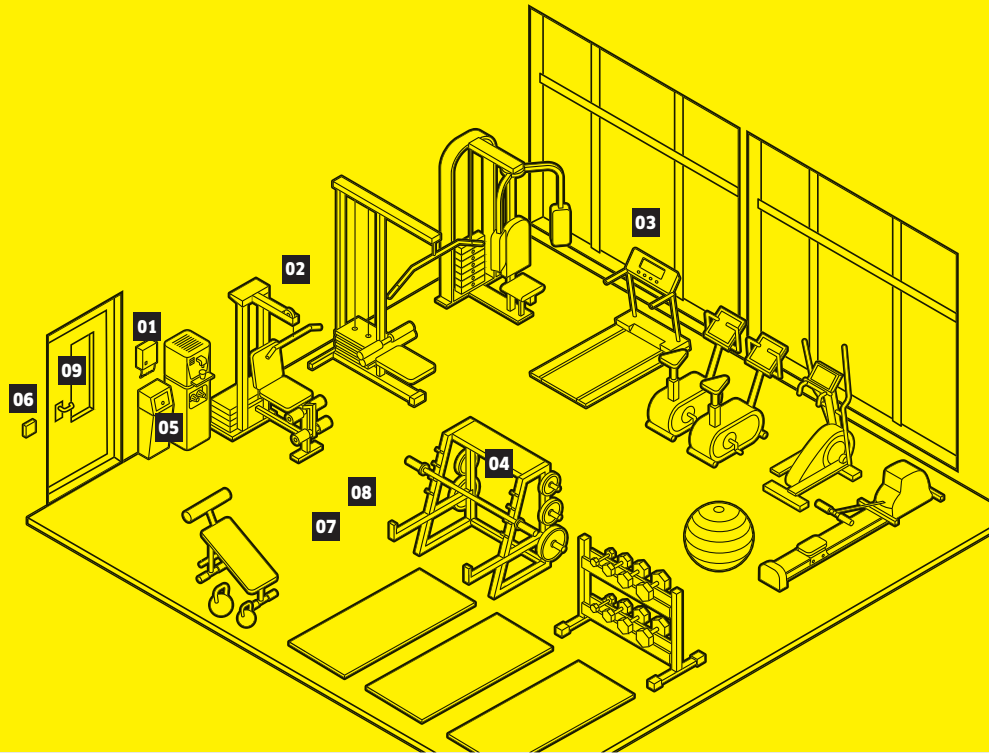

Workflow

FITNESS AND GYMNASICS ROOMS WITH HARD FLOOR

CLEANING DESCRIPTION

How to clean the area according to the workflow.

- Fill up dispenser
- Remove coarse dirt
- Dispose of waste

- Dust furniture
- Remove cobwebs

- Clean furniture from top to bottom

- Clean furniture from top to bottom

- Clean furniture from top to bottom

- Remove finger marks on doors and switches

- Wipe and collect dust
- Vacuum floor
- Vacuum floor mats