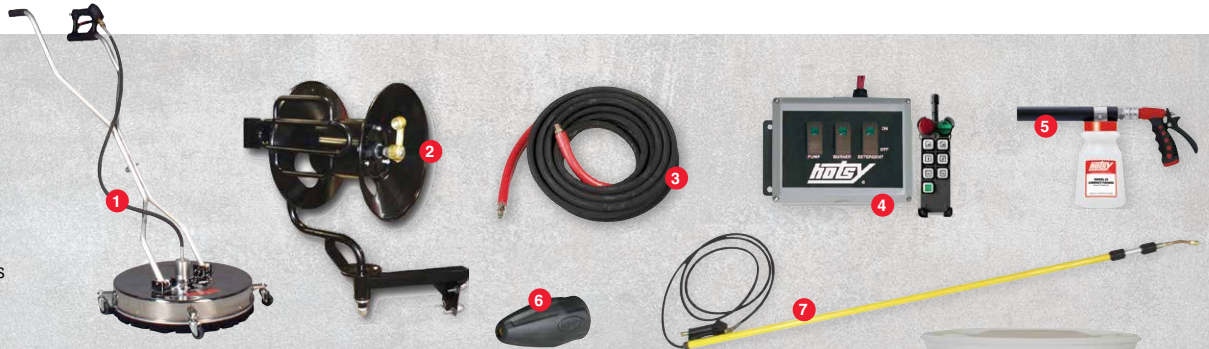

- Choose from over 150 models
- Hot water gas engine machines built to be easily bolted to trailers or truck beds
- LP and Natural gas stationary units for equipment rooms and wash bay applications
- Portable oil fired units for multiple locations
- Heavy welded steel frame and chassis; durable powder coat paint resists years of corrosion and rugged use
- Gas engine belt drive units will draw water 12-ft to themselves; easily adapted to water tanks, water trucks and other water sources
- Designed and built to use with high-pressure detergent for heavy-duty, caked-on dirt, grease and grime
- Hot water cleans best and Hotsy is North America's #1 Name in High-Pressure Cleaning Systems

- ❶ Flat Surface Cleaners
- ❷ Pivot Hose Reels
- ❸ Extra-Length Hoses
- ❹ Wired & Wireless Remotes
- ❺ Foamer Attachments
- ❻ High-Pressure Turbo Nozzles
- ❼ Wand Extensions