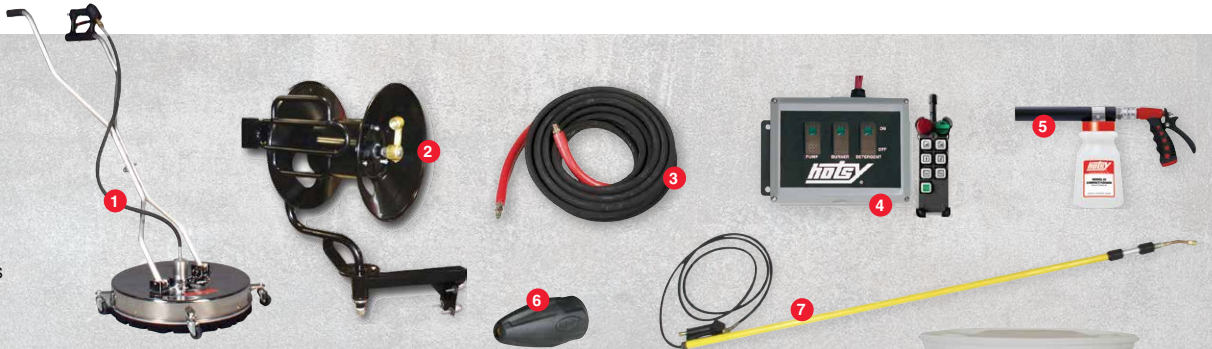

- Choose from over 150 models
- Hot water gas engine machines built to be easily bolted to trailers or truck beds
- LP and Natural gas stationary units for equipment rooms and wash bay applications
- Portable oil fired units for multiple locations
- Heavy welded steel frame and chassis; durable powder coat paint resists years of corrosion and rugged use
- Gas engine belt drive units will draw water 12-ft to themselves; easily adapted to water tanks, water trucks and other water sources
- Designed and built to use with high-pressure detergent for heavy-duty, caked-on dirt, grease and grime
- Hot water cleans best and Hotsy is North America's #1 Name in High-Pressure Cleaning Systems

- ❶ Flat Surface Cleaners
- ❷ Pivot Hose Reels
- ❸ Extra-Length Hoses
- ❹ Wired & Wireless Remotes
- ❺ Foamer Attachments
- ❻ High-Pressure Turbo Nozzles
- ❼ Wand Extensions

ACCESSORIES

Clean Better with Hotsy Detergents