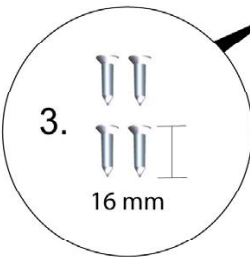

MTA FM ExpertPro 100/ P

0.084-009.0 (04/22)

**Register
your product**

www.kaercher.com/welcome

A

1. 19 mm