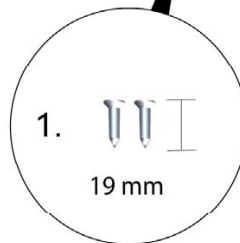

MTA FM ExpertPro 100/ P

0.084-009.0 (04/22)

**Register
your product**

www.kaercher.com/welcome

A

1. 19 mm