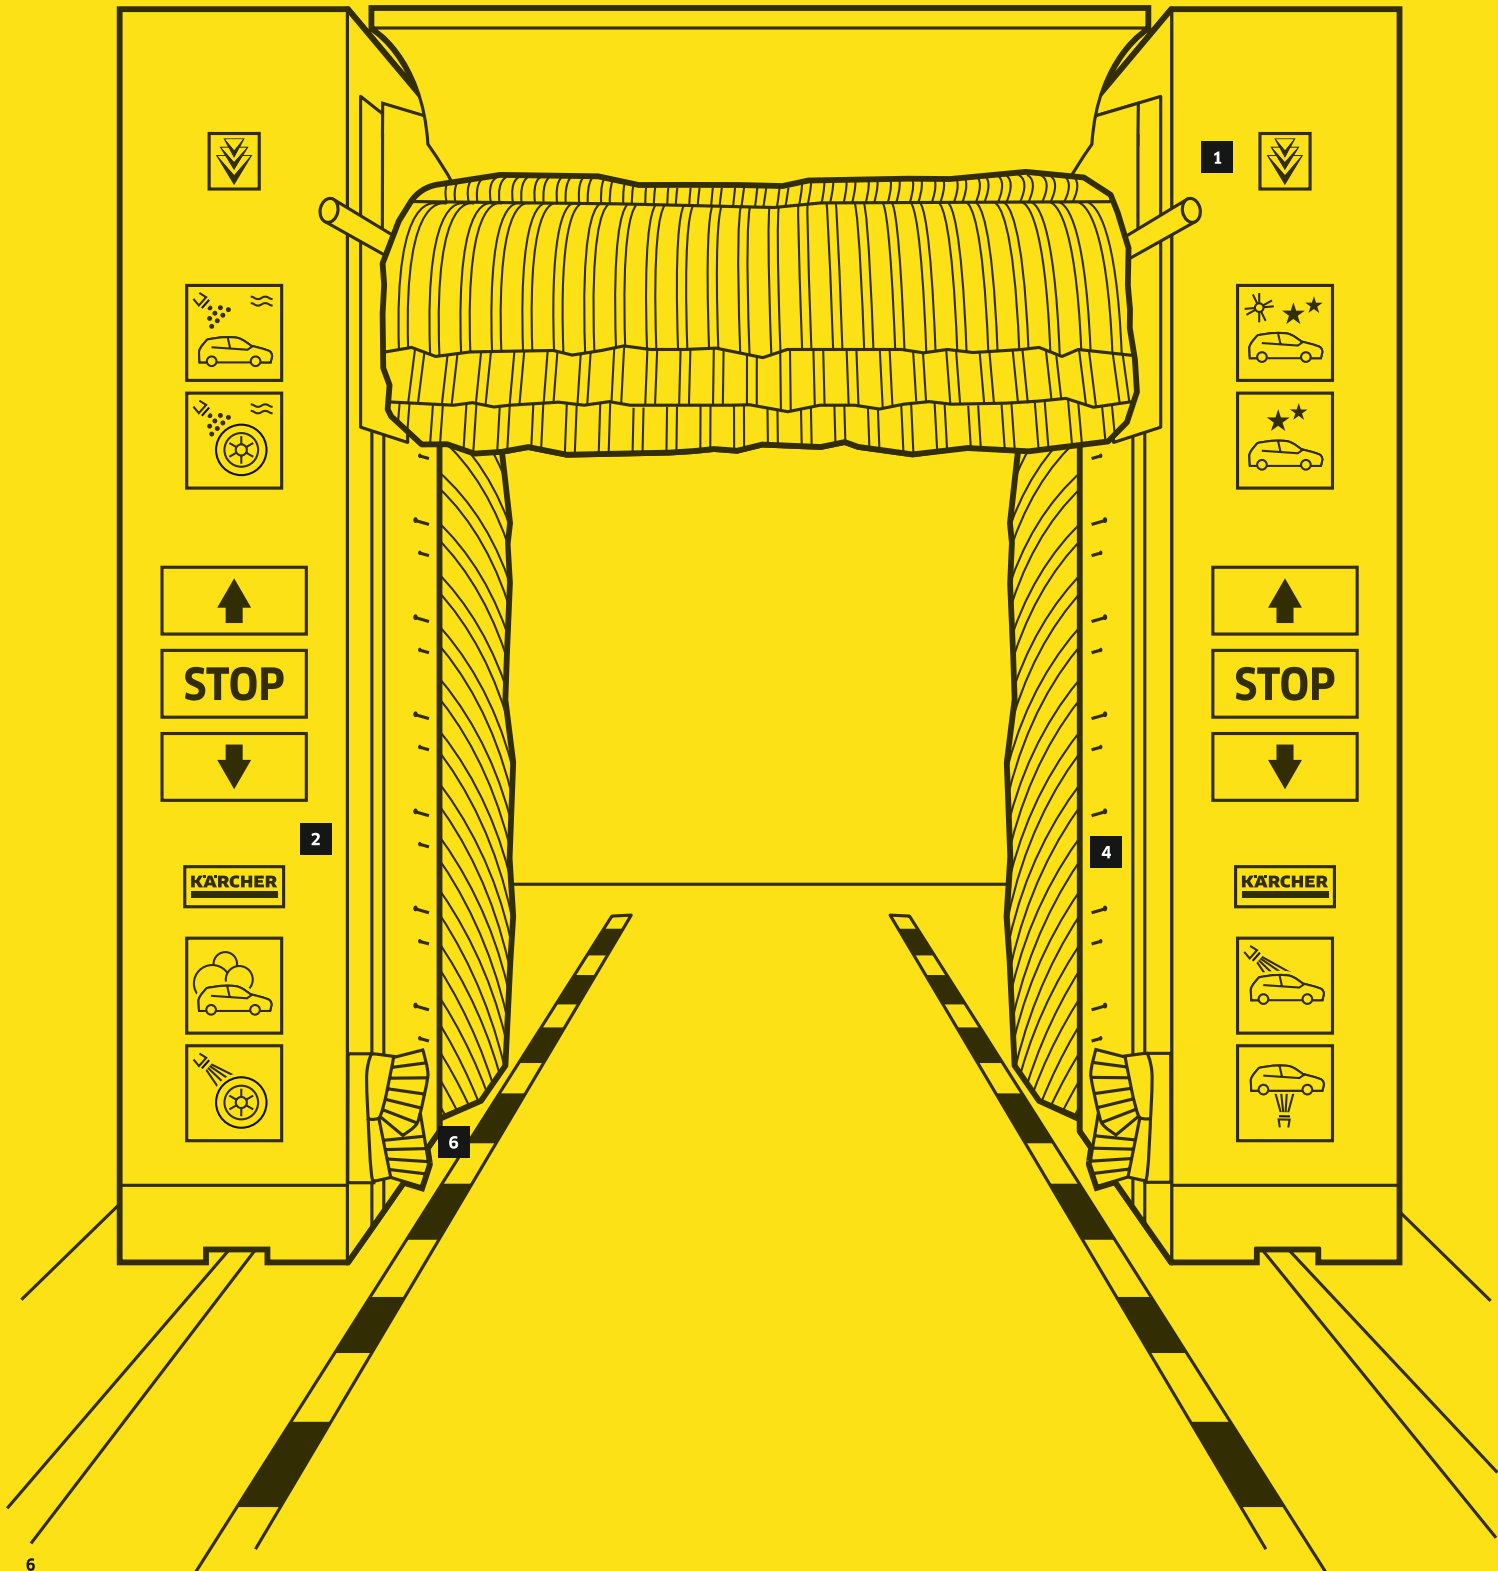

There's a lot more to vehicle washing than clean cars. It's about satisfied customers, cost-effectiveness and sustainability. In short: your success.