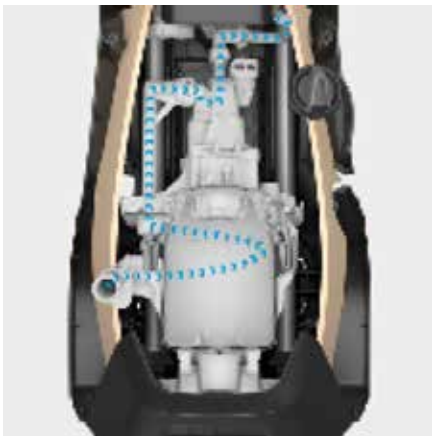

Water-cooled asynchronous motor

- Very powerful.