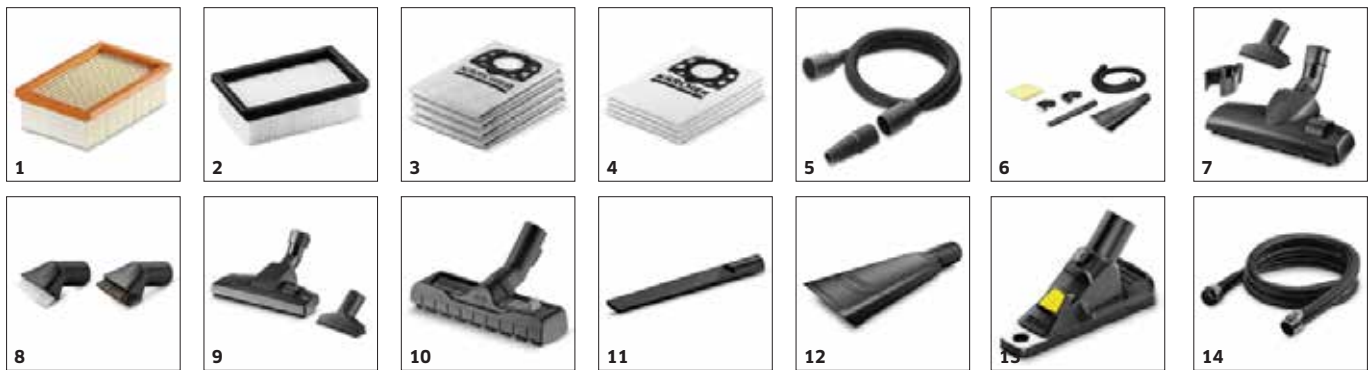

ACCESSORIES FOR WD 6 P S V-30/6/22/T

1.628-360.0

	Order no.	Description	
VACUUMS			
Filters			
Flat pleated filter KFI 4410	1 2.863-005.0	Flat pleated filter for vacuuming fine and coarse dirt and liquids without having to change the filter. Suitable for Kärcher Home & Garden wet and dry vacuum cleaners.	■
Flat-pleated filter Renovation KFI 4440	2 2.863-354.0	Special flat pleated filter for long-lasting suction power when vacuuming fine dust during renovations and when working with power tools. Suitable for Kärcher wet and dry vacuum cleaners.	□
Fleece filter bags Renovation KFI 489	3 2.863-355.0	Special fleece filter bag for long-lasting suction power when vacuuming fine dust during renovations and when working with power tools. Suitable for Kärcher wet and dry vacuum cleaners.	□
Fleece filter bags KFI 487	4 2.863-006.0	Extremely tear-resistant fleece filter bag, ideal for vacuuming dry and damp dirt. Suitable for Kärcher Home & Garden wet and dry vacuum cleaners and spray extraction cleaners.	□
Accessory kits			
Vacuum kit for power tools	5 2.863-112.0	Flexible suction hose (1 m) including adapter for connection to the exhaust air vent of power tools (e.g. jigsaws, grinders, drills, planes, etc.), for dirt-free DIY.	■
Car interior cleaning kit	6 2.863-304.0	From the footwell and the seats to the car boot: the special accessory kit for Kärcher Home & Garden wet and dry vacuum cleaners ensures uninterrupted interior car cleaning.	□
Household kit	7 2.863-356.0	Handy accessory kit for switching between dry floor nozzle and upholstery nozzle. Suitable for all Kärcher Home & Garden wet and dry vacuum cleaners and spray extraction cleaners.	□
Suction brush kit	8 2.863-221.0	The suction brush kit enables thorough interior car cleaning of dashboards, foot mats, upholstered surfaces, etc., and is suitable for use on all materials. For all Home & Garden wet and dry vacuum cleaners.	□
Household kit	9 2.863-002.0	The household kit contains a switchable dry floor nozzle and an upholstery nozzle. This practical accessory kit is suitable for all Kärcher Home & Garden wet and dry vacuum cleaners.	□
Nozzles			
Switchable wet and dry floor nozzle with integrated parking nib	10 2.863-000.0	Switchable wet and dry vacuum nozzle for perfect dirt intake. Easy adaptation to wet or dry dirt using foot switch. For all Kärcher Home & Garden wet and dry vacuum cleaners.	■
Extra-long crevice nozzle	11 2.863-306.0	Completely overhauled extra-long crevice nozzle. Ideal for hard-to-reach places in the car (e.g. gaps and crevices/joints). Suitable for all Kärcher Home & Garden wet and dry vacuum cleaners.	□
Car nozzle	12 2.863-316.0	Fast, effortless vacuuming guaranteed: With the car nozzle, you can clean textile surfaces in your car and around the house conveniently and thoroughly.	□
Special applications			
Drill dust catcher	13 2.863-234.0	The new accessory for our wet and dry vacuum cleaners WD 2-6 allows safe and dust-free holes in conventional wall and ceiling surfaces. Drill dust is suctioned directly from the drill hole.	□
Suction hose extension	14 2.863-305.0	The 3.5-m long suction hose extension is suitable for all Kärcher wet and dry vacuum cleaners from the Home & Garden range and ensures a larger operating radius and greater freedom of movement.	□