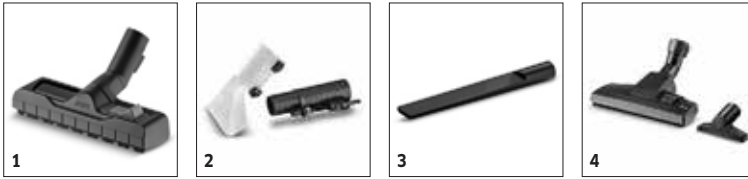

SE 4001

1.081-130.0

		Order no.	Quantity				Price	Description	
Nozzles									
Switchable wet and dry floor nozzle with integrated parking nib	1	2.863-000.0	1 piece(s)					Switchable wet and dry vacuum nozzle for perfect dirt intake. Easy adaptation to wet or dry dirt using foot switch. For all Kärcher Home & Garden wet and dry vacuum cleaners.	☐
Upholstery spray extraction nozzle	2	2.885-018.0	1 piece(s)					Hand-held nozzle for wet vacuum cleaners. Ideal for deep cleaning upholstery and car seats.	☐
Extra-long crevice nozzle	3	2.863-306.0	1 piece(s)					Completely overhauled extra-long crevice nozzle. Ideal for hard-to-reach places in the car (e.g. gaps and crevices/joints). Suitable for all Kärcher Home & Garden wet and dry vacuum cleaners.	☐
Accessory kits									
Household kit	4	2.863-002.0	2 -part					The household kit contains a switchable dry vacuum nozzle and an upholstery nozzle. This practical accessory kit is suitable for all Kärcher Home & Garden wet and dry vacuum cleaners.	☐

☐ Available accessories.