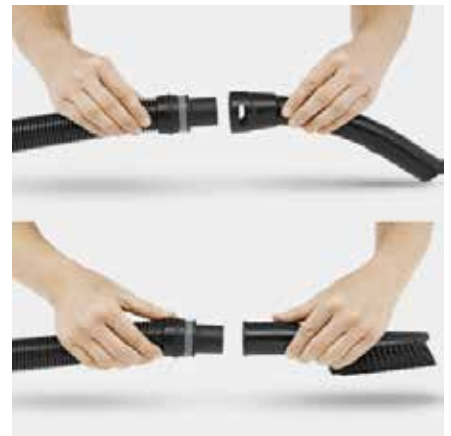

Optimally developed: Floor nozzle and suction hose

- For the best cleaning results - whether dry, wet, fine or coarse dirt.
- For maximum vacuuming convenience and flexibility.

Removable handle

- Different nozzles can be directly attached to the suction hose.
- For easy vacuuming - even in confined spaces.