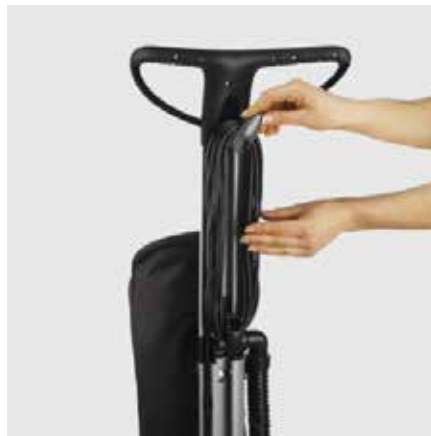

Cable storage directly on the handle

- Easy and tidy storage of the cable using both cord hooks.

High-quality textile bag, includes separate accessory compartment

- For space-saving storage of the polishing pads provided.