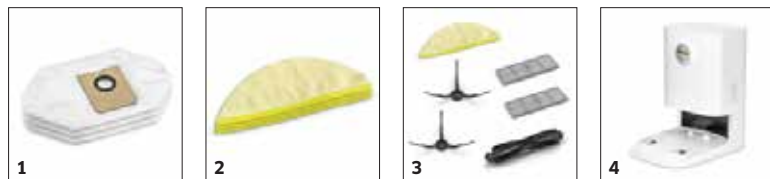

ACCESSORIES FOR RCV 5

1.269-640.0

		Order no.	Description	
ROBOTIC VACUUM CLEANERS AND MOPS				
Filters				
Filter bag RCV 5, suction station (set of 3)	1	2.269-644.0	The high-quality fleece filter bags ensure simple and hygienic disposal of dirt and dust from the station; specially for the suction station of the RCV 5.	☐
Cloth kits				
RCV 5 sweeping brush	2	2.269-640.0	For optimal cleaning results: High-quality microfiber cloth set for wet wiping of hard surfaces with the RCV 5 robotic vacuum cleaner.	☐
Accessory kits				
RCV 5 accessories set	3	2.269-641.0	The accessories set for the RCV 5 robotic vacuum cleaner comprises 1 main brush, 1 wiping cloth, 2 side brushes and 2 filters.	☐
Extraction station				
Suction station RCV 5	4	2.269-643.0	Even more autonomy when cleaning: with the smart self-emptying station, the dust container of the RCV 5 is emptied automatically at regular intervals.	☐

■ Included in the scope of supply.   ☐ Available accessories.   ☐ Detergents.