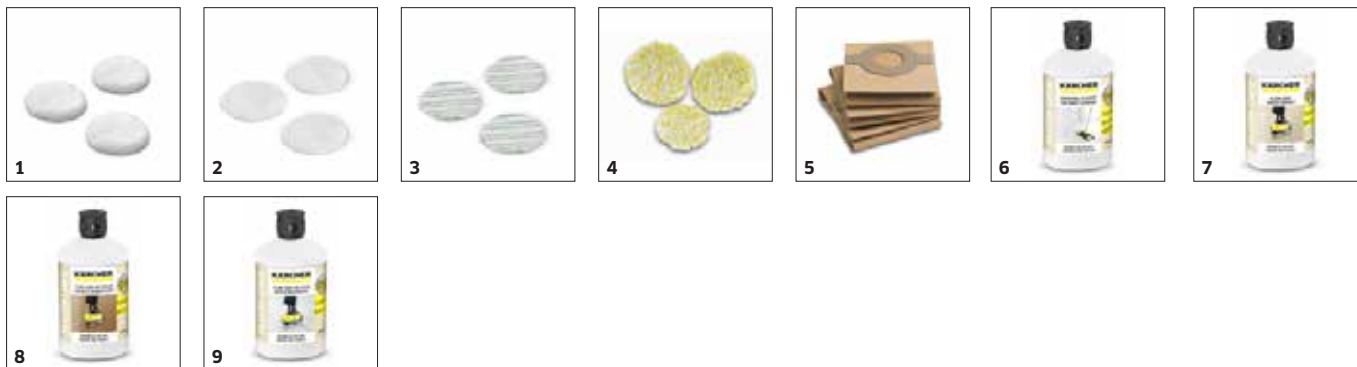

ACCESSORIES FOR FP 303

1.056-850.0

		Order no.	Description	
VACUUM POLISHERS				
Polishing pads				
Polishing pads (universal)	1	2.863-193.0	3 polishing pads for FP 303 vacuum floor polisher. Ideal for polishing hard surfaces such as parquet, stone, linoleum, cork, PVC and laminate floors.	■
Polishing pads for parquet, waxed	2	2.863-196.0	3 polishing pads for FP 303 vacuum floor polisher. Ideal for polishing waxed hard surfaces, e.g. waxed parquet floors.	□
Polishing pads for parquet, sealed/laminate	3	2.863-197.0	3 polishing pads for FP 303 vacuum floor polisher. Ideal for polishing sealed hard surfaces such as sealed parquet, cork and laminate.	□
Polishing pads for stone/linoleum/PVC	4	2.863-198.0	3 polishing pads for FP 303 vacuum floor polisher. Ideal for polishing matt stone, PVC or linoleum floors.	□
Filter				
Paper filter bag	5	6.904-128.0	3 replacement paper filter bags for FP 303 vacuum floor polisher.	□
BASIC CLEANERS				
Stone, linoleum, PVC				
Basic cleaning agent for hard floors RM 533	6	6.295-775.0	For thorough removal of old protective layers and stubborn dirt from stone, linoleum and PVC. For best results, use together with Kärcher care agents. Can also be used for normal cleaning of sealed parquet and cork. Note: not suitable for unsealed wooden surfaces.	○
FLOOR CARE				
Waxed parquet				
Floor care for waxed parquet/parquet with oil or wax finish RM 530	7	6.295-778.0	Optimal care and protection for waxed wooden floors or wooden floors with oil/wax finish. Traces are removed, the care film is renewed and the floor is left with a silky shine. Notes: leave treated floors to harden for 24 hours, do not apply water, do not move furniture and do not walk on the floor wearing shoes. Store in a frost-free place.	○
Varnished parquet, laminate				
Floor care for sealed parquet/laminate/cork RM 531	8	6.295-777.0	Optimum care and protection for sealed parquet, laminate and cork floors. Traces are removed, the care film is renewed and the floor is left with a silky shine. Notes: leave treated floors to harden for 24 hours, do not apply water, do not move furniture and do not walk on the floor wearing shoes.	○
Matte stone, linoleum, PVC				
Floor care for matt stone/linoleum/PVC RM 532	9	6.295-776.0	Optimum care and protection for matt artificial and natural stone floors, linoleum and PVC. Traces are removed, the care film is renewed and the floor is left with a silky matt shine. Notes: Allow treated floors to harden for 24 hours, do not apply water, do not move furniture and do not walk on the floor wearing shoes. Store in a frost-free place.	○

■ Included in the scope of supply. □ Available accessories. ○ Detergents.