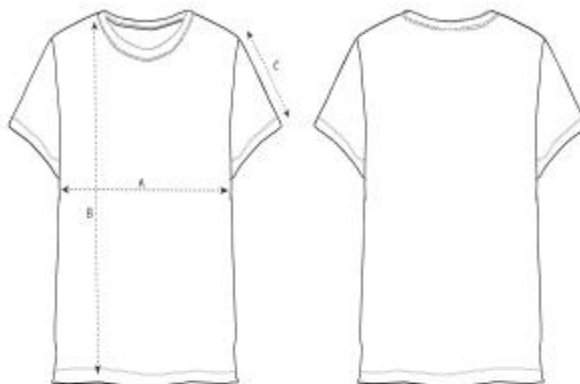

CASUAL LINE - 90 YEARS Promotion Shirt Ladies

Sizes	XS	S	M	L	XL	XXL
A Half Chest	47	50	53	56	59	63
B Body Length	59	62	64	66	68	70
C Sleeve Length	17	17.5	18	18.5	19	19.5