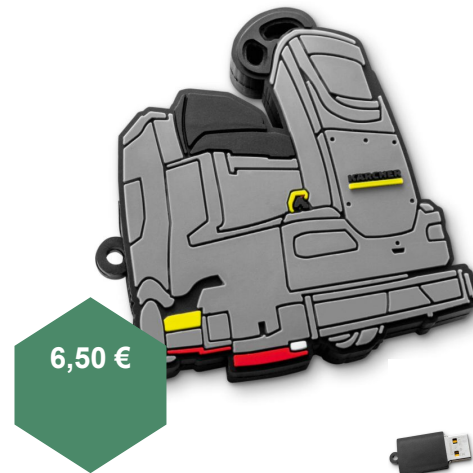

USB Stick SC

6,30 €

USB Stick K 5 Premium SmartControl

0.016-841.0

32 GB. With corporate trailer.

Size: 4.9 x 2.8 x 0.9 cm, weight: 12 g.

6,50 €

USB Stick B 110 R