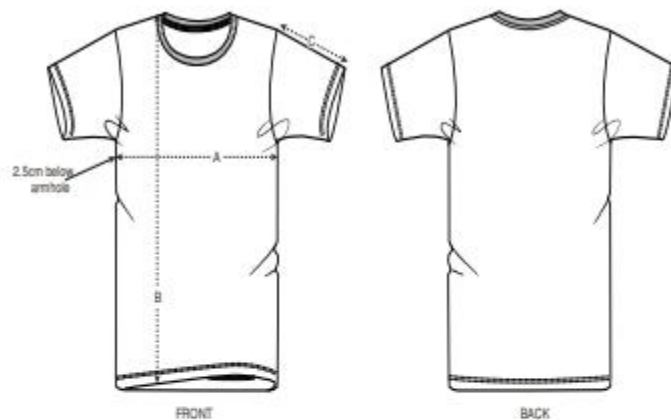

CASUAL LINE - 90 YEARS Promotion Shirt Men

Sizes	XXS	XS	S	M	L	XL	XXL	3XL	4XL	5XL
A Half Chest	45	47	50	53	56	59	62	65	70	75
B Body Length	64	66	69	72	74	76	78	80	82	84
C Sleeve Length	18.5	19	20	21	22	22	23	24	24	24.5