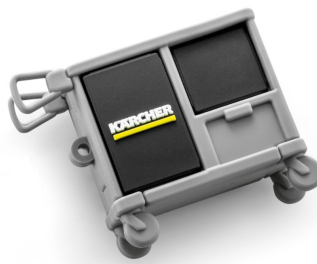

USB Stick SC

6,30 €

USB Stick K 5 Premium SmartControl

0.016-841.0

32 GB. With corporate trailer.

Size: 4.9 x 2.8 x 0.9 cm, weight: 12 g.

6,50 €

USB Stick B 110 R

0.016-842.0

32 GB. With corporate trailer.

Size: 5 x 5.3 x 1.1 cm, weight: 24 g.

OFFICE

8,30 €

USB Stick Chainsaw

0.016-843.0

32 GB. With corporate trailer.

Size: 12.6 x 5 x 2.4 cm, weight: 39 g.

7,20 €

USB Stick Trolley

0.016-839.0

32 GB. With corporate trailer.

Size: 5.3 x 2.1 x 4.2 cm, weight = 29 g.

7,20 €

USB Stick Battery