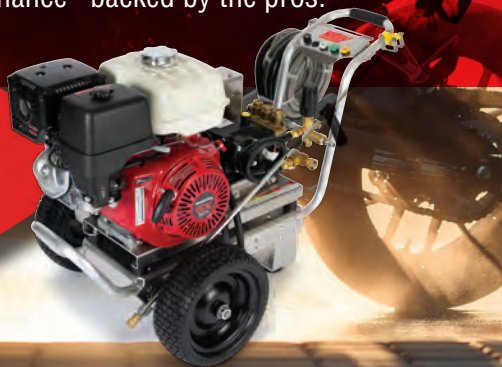

WIN & GOPRO!

WIN A 797SS
OR 555SS

HOTSYSY.COM/MONSTER