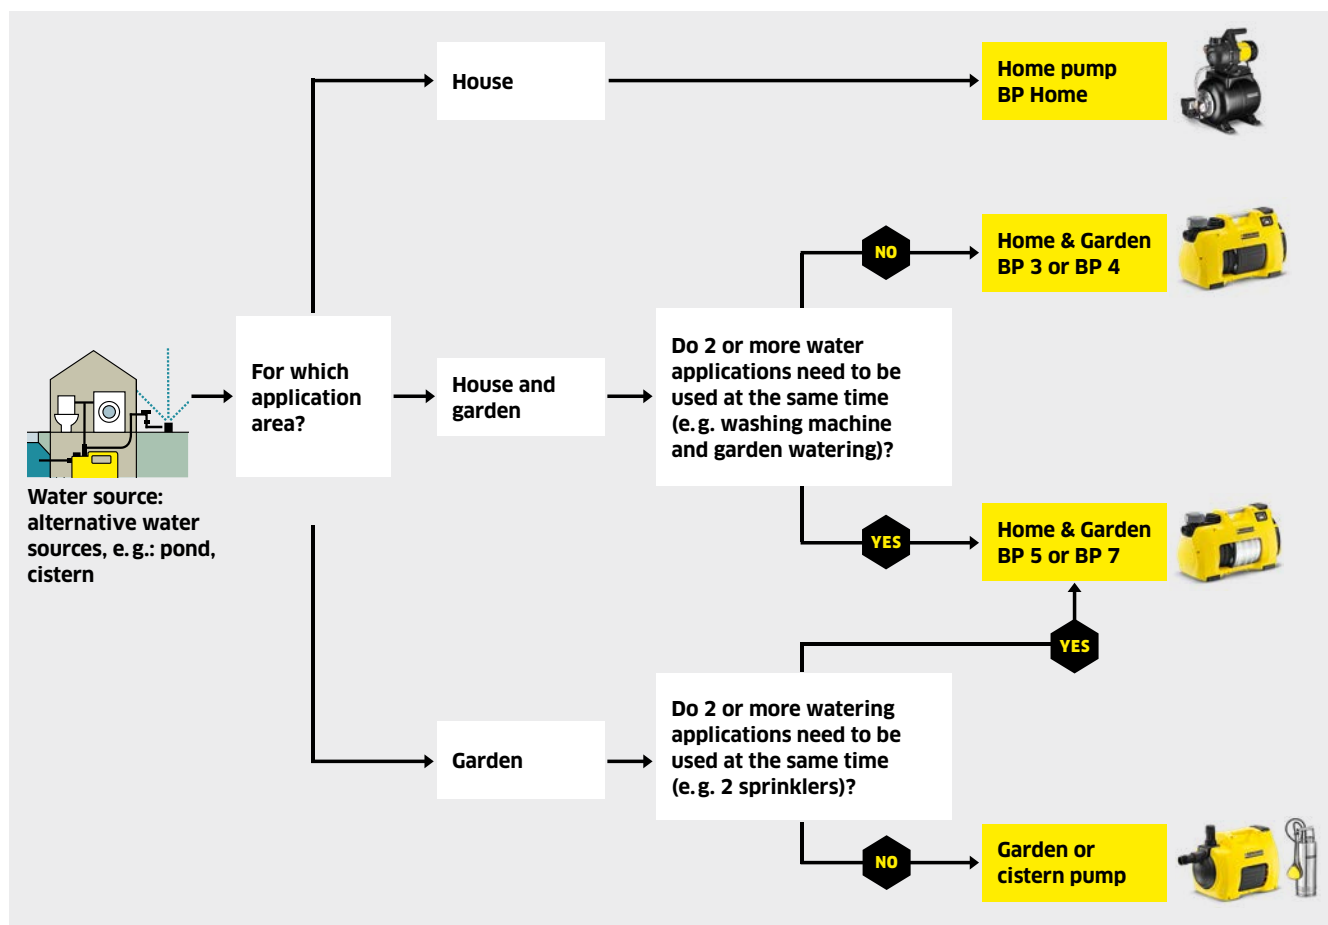

THE RIGHT PUMPS FOR YOUR REQUIREMENTS

Note: an additional prefilter in the intake area is recommended for all Home & Garden, Garden and Home pumps wherever the water contains a lot of sand!