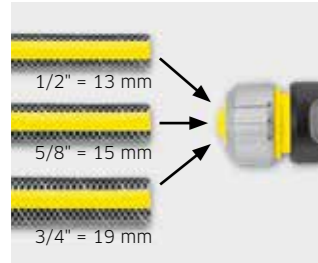

EÉN KOPPELING - DRIE DIAMETERS

Ongeacht om welke slangdiameter het gaat, 1/2», 5/8» of 3/4»: de extra dichte Kärcher slangkoppelingen passen principieel altijd – gegarandeerd. Bovendien overtuigen de universele slangkoppelingen door een uitstekende stabiliteit en maximale trek- en breekvastheid. De koppelingen zijn met en zonder Aqua Stop verkrijgbaar. De Premium universele koppeling heeft bovendien een slangbevestiging van aluminium en een gegoten handgreep van zachte kunststof voor een nog betere bediening. Vanzelfsprekend zijn alle Kärcher steeksystemen compatibel met de gebruikelijke clicksystemen.

- Robuuste slangbevestiging van aluminium
- Gegoten handgreep van zachte kunststof voor een gemakkelijke bediening
- Universeel inzetbaar voor alle gangbare tuinslangen

- Robuuste slangbevestiging van aluminium
- Gegoten handgreep van zachte kunststof voor een gemakkelijke bediening
- Ontkoppelen zonder waterverlies door Aqua Stop
- Universeel inzetbaar voor alle gangbare tuinslangen

- Ergonomische vormgeving voor gemakkelijke bediening
- Universeel inzetbaar voor alle gangbare tuinslangen

Koppelingen en verdeelstukken

Bestelnr. blister (VE)1	2.645-195.0 (15 st.)	2.645-196.0 (15 st.)	2.645-191.0 (15 st.)

- Ergonomische vormgeving voor gemakkelijke bediening
- Ontkoppelen zonder waterverlies door Aqua Stop
- Universeel inzetbaar voor alle gangbare tuinslangen

- Ergonomische vormgeving voor gemakkelijke bediening
- Voor het koppelen of repareren van 2 slangen
- Universeel inzetbaar voor alle gangbare tuinslangen

- Voor het regelen van het debiet
- Incl. 2-wegkoppeling
- Voor het koppelen van slang en sproei-installatie of 2 slangen
- Voor alle gangbare clicksystemen / koppelingen

- Bijzonder robuust
- Reductiestuk maakt aansluiting aan 2 maten schroefdraad mogelijk

- Bijzonder robuust
- Reductiestuk maakt aansluiting aan 2 maten schroefdraad mogelijk
- Vooral geschikt voor aansluiting aan Kärcher tuinpompen

Koppelingen en verdeelstukken

Bestelnr. blister (VE)1	2.645-192.0 (15 st.)	2.645-197.0 (15 st.)	2.645-198.0 (15 st.)	2.645-006.0 (15 st.)	2.645-007.0 (15 st.)

¹⁾ VE = verpakkingseenheid.
G1 = 33,3 mm; G3/4 = 26,4 mm; G1/2 = 21,0 mm; inwendige slangdiameter: 5/16" = 8 mm; 1/2" = 13 mm; 5/8" = 15 mm; 3/4" = 19 mm.